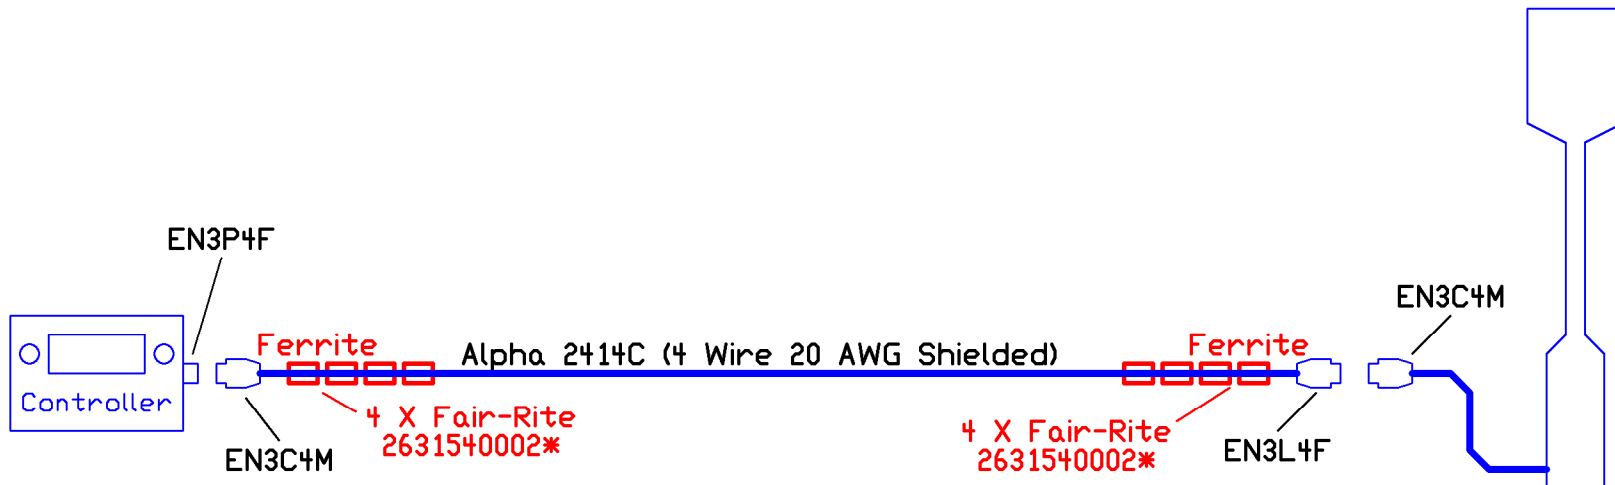

EN3P4F - Panel Connector (Controller Box)
 EN3L4F - InLine Cord Connector (Antenna Cable)

EN3C4M - Cord Connector (*Antenna Connector)
 EN3C4M - Cord Connector (Antenna Cable)

+++To guarantee watertight connections, fill EN3 connectors that will be exposed to water spray with hot glue before sliding rear strain relief onto the connector.

SwitchCraft	DigiKey
EN3C4M	SC1159-ND (\$3.07 @ 100)
EN3L4F	SC1177-ND (\$4.33 @ 100)
EN3P4F	SC1167-ND (\$3.96 @ 100)

*Cover with 3:1 ratio 3/4" adhesive lined heat shrink
 DigiKey - Q53X034B

Co: AE2F Designs, LLC	
Title: Hi-Q Antenna Connectors	
Device: EN3 Series	Revision: E
Author: Eugene Skopal	Size: A
Date: 1/19/2007	Sheet 1 of 1