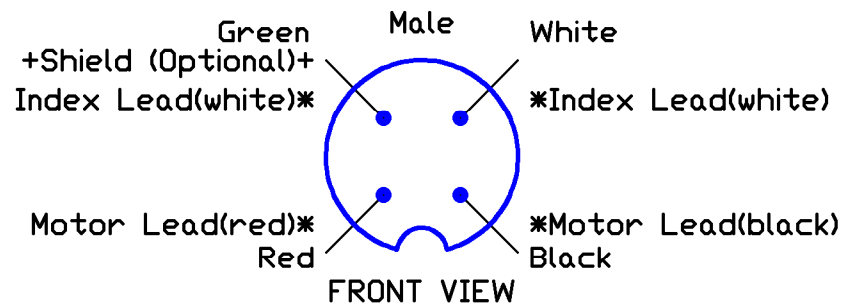

EN3P4F - Panel Connector (Controller Box)
 EN3L4F - InLine Cord Connector (Antenna Cable)

EN3C4M - Cord Connector (*Antenna Connector)
 EN3C4M - Cord Connector (Antenna Cable)

+++To guarantee watertight connections, fill EN3 connectors that will be exposed to water spray with hot glue before sliding rear strain relief onto the connector.

SwitchCraft	DigiKey
EN3C4M	SC1159-ND (\$3.07 @ 100)
EN3L4F	SC1177-ND (\$4.33 @ 100)
EN3P4F	SC1167-ND (\$3.96 @ 100)

*Cover with 3:1 ratio 3/4" adhesive lined heat shrink
 DigiKey - Q53X034B

Co: AE2F Designs, LLC	
Title: Hi-Q Antenna Connectors	
Device: EN3 Series	Revision: E
Author: Eugene Skopal	Size: A
Date: 1/19/2007	Sheet 1 of 1